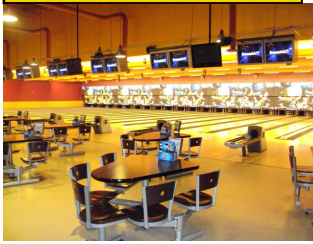

SEMPECK'S BOWLING & ENTERTAINMENT PUBLIC OPEN BOWLING PRICING

Lanes 1-24 Our Traditional "Classic Lanes"

LANES 1-24 BY THE GAME & HOURLY BOWLING PRICING
Monday-Thursday Anytime & Fridays Until 6pm $3.95/game + tax or $19.95/lane/hour
Friday 6pm Through Sunday & Holidays $24.95 per lane/hour + tax
NO BY THE GAME RATES, FRIDAY AFTER 6PM THROUGH SUNDAY & ON HOLIDAYS. Shoe Rental extra.
We offer a 65 MINUTE HOUR- Includes extra time for walk down and ball finding.

A traditional classic form- wide open and spacious! Plenty of room to relax, eat & bowl!

VOTED BEST NEW BOWLING & FAMILY ENTERTAINMENT CENTER IN 2008- BOWLERS JOURNAL MAGAZINE

Lanes 25-40- "The Suite" Club-Style Bowling Lanes- OMAHA'S ONLY RETRO BOWLING VENUE!

LANES 25-40 "SUITE CLUB LANES" PRICING
Mon-Thurs Anytime & Fri Before 6pm- $24.95 per hour + tax
Friday 5pm Through Sunday & Holidays $29.95 per lane/hour + tax
NO FREE GAME COUPONS ALLOWED FRIDAY AFTER 6PM THRU SUNDAY.
Shoe Rental extra. We offer a 65 MINUTE HOUR- Includes extra time for walk down and ball finding.
The only thing like it in the Omaha area!! A cool, swanky look and feel to a traditional fun time!! Retro style cool couches, furniture with Cosmic Bowling & HUGE VIDEO WALL SCREENS!! UPSCALE SERVICE!

OMAHA'S ONLY COOL RETRO BOWLING LOUNGE!!